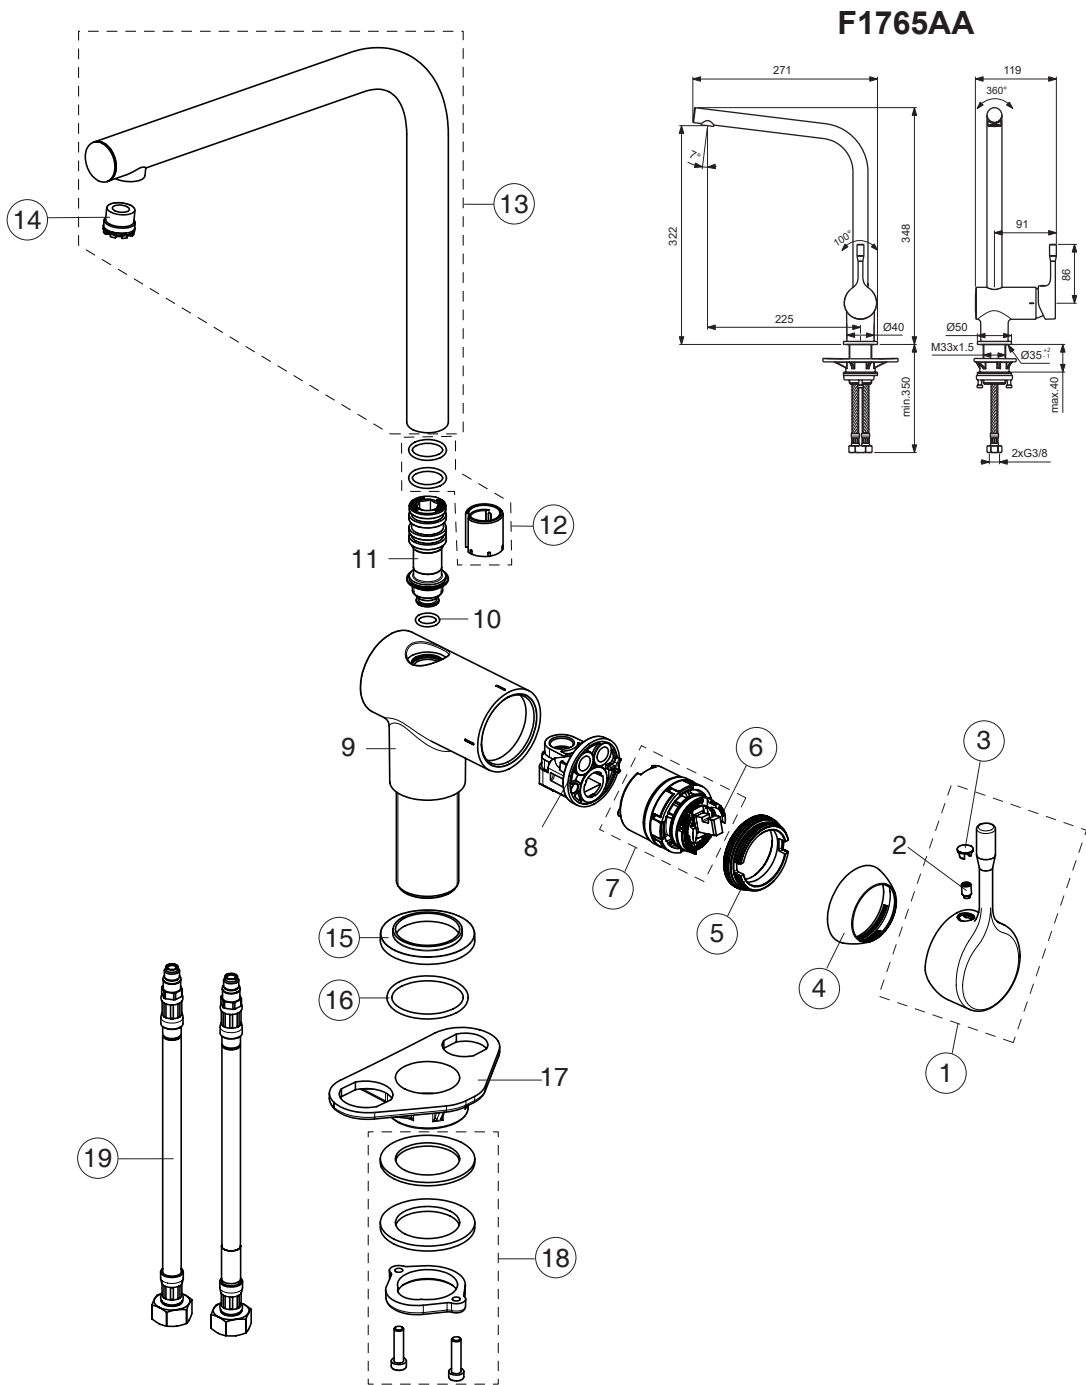

GEOMETRY A4

BORMA
by Ideal Standard

Pos.	Signify	Spare parts-Nr.	Quantity	Pos.	Signify	Spare parts-Nr.	Quantity
1	Lever,w/logo-set	B961580AA	1 Pcs.	15	Rosette decorative	B960712AA	1 Pcs.
2	Screw M5x8		1 Pcs.	16	O-Ring 37,77 X 2,62	A962574NU	1 Pcs.
3	Cap decorative	B960473AA	1 Pcs.	17	U plate support bracket fix.kit		1 Pcs.
4	Rosette	B961373AA	1 Pcs.	18	Connecting group	B960255NU	1 Pcs.
5	Screw M41x1.5/M38x1.5	B961374NU	1 Pcs.	19	FLEXHOSE.M8X1-G3/8I -D4,7/11,5-DN6X500	B962005NU	1 Pcs.
6	Hot limit stop	A861181NU	1 Pcs.				
7	Cartridge Ø38mm	A861156NU*	1 Pcs.				
8	Manifold		1 Pcs.				
9	Body		1 Pcs.				
10	O-Ring Ø39.1x1.3		1 Pcs.				
11	Nipple		1 Pcs.				
12	Sealing set for tub.spout	B961574NU	1 Set.				
13	Tub.spout -compl.	B961575AA	1 Set.				
14	Flowstraitener cache M16.5x1	B960497NU	1 Pcs.				