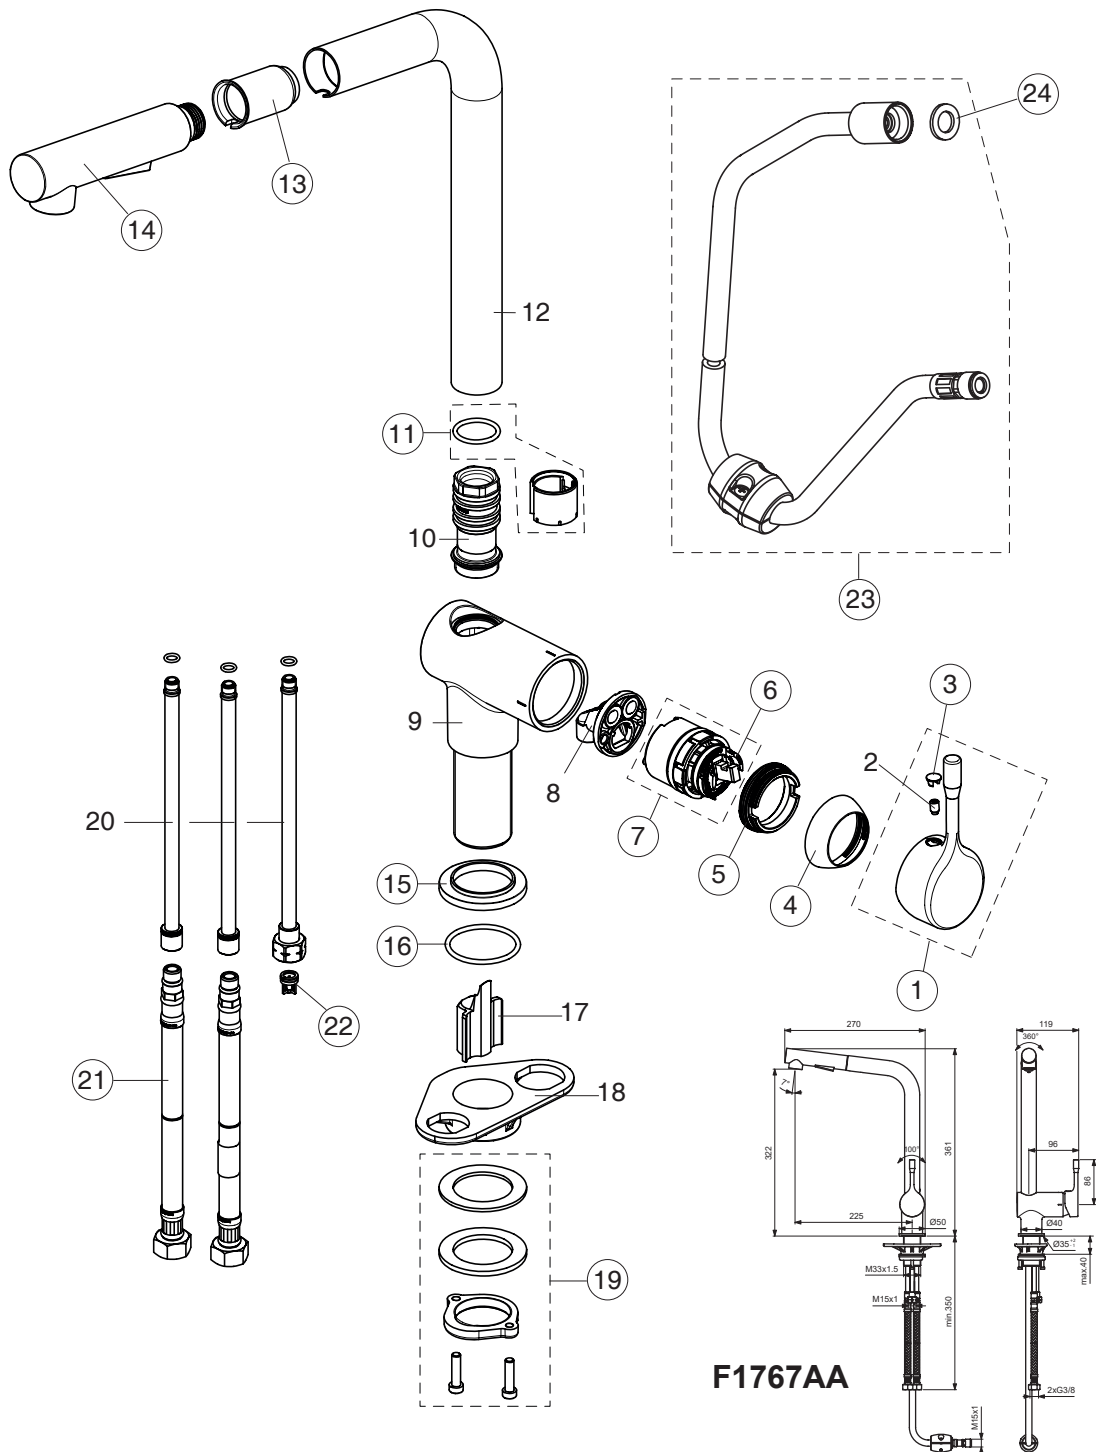

GEOMETRY A4

BORMA
by Ideal Standard

Pos.	Signify	Spare parts-Nr.	Quantity	Pos.	Signify	Spare parts-Nr.	Quantity
1	Lever, w/logo-set	B961587AA	1 Pcs.	15	Rosette decorative	B960712AA	1 Pcs.
2	Screw M5x8		1 Pcs.	16	O-Ring 37,77 X 2,62	A962574NU	1 Pcs.
3	Cap decorative	B960473AA	1 Pcs.	17	Schlauchfuehrung		1 Pcs.
4	Rosette	B961373AA	1 Pcs.	18	U plate support bracket fix.kit		1 Pcs.
5	Screw M41x1.5/M38x1.5	B961374NU	1 Pcs.	19	Connecting group	B960255NU	1 Pcs.
6	Hot limit stop	A861181NU	1 Pcs.	20	Tube welded		3 Pcs.
7	Cartridge Ø38mm	A861156NU*	1 Pcs.	21	Fl.pexhose G3/8,L400mm	A963600NU	1 Pcs.
8	Manifold		1 Pcs.	22	Rv-patrone	A960944NU	2 Pcs.
9	Body		1 Pcs.	23	Plastic hose L1500	B960460NU	1 Pcs.
10	Nipple		1 Pcs.	24	Rubber washer	A961817NU	1 Pcs.
11	Sealing set for tub.spout	B961582NU	1 Pcs.				
12	Tub.spout		1 Pcs.				
13	Plastic insert	A960911NU	1 Pcs.				
14	Pull out spray	B961581AA	1 Pcs.				