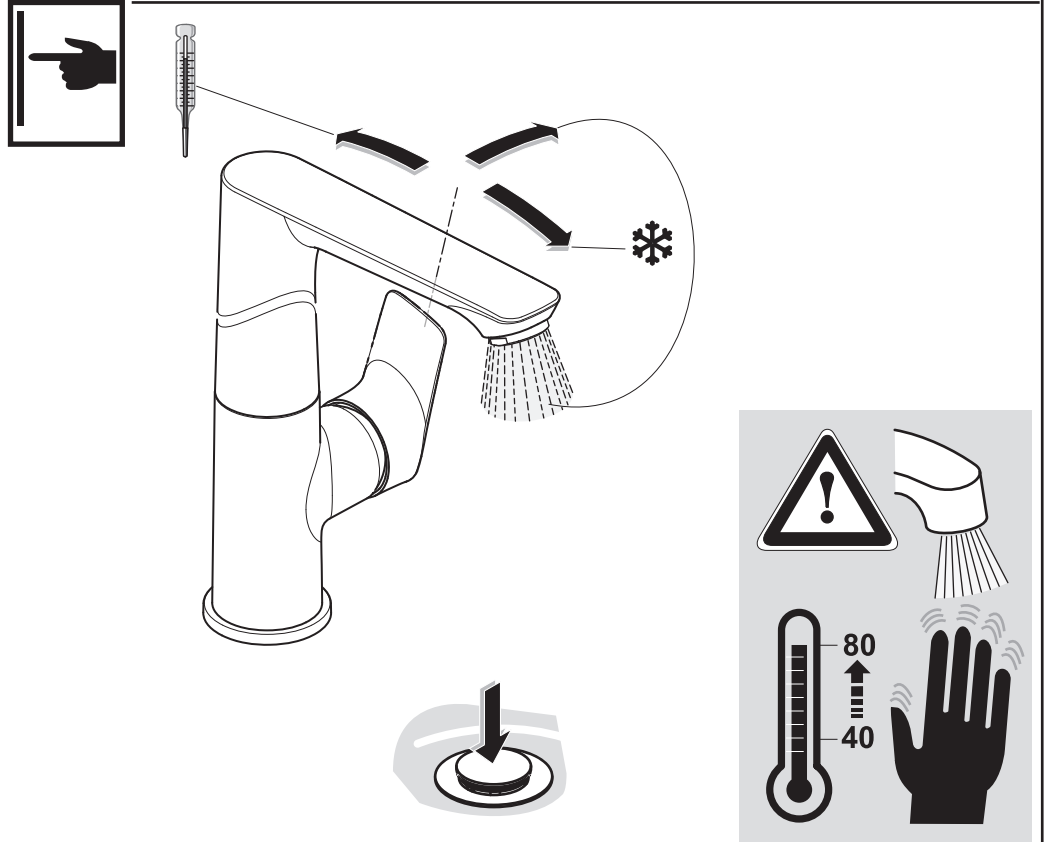

Set of 3 parts for different temperature stop limits

	P bar				Q (3 bar)
	T °C				l/min 5