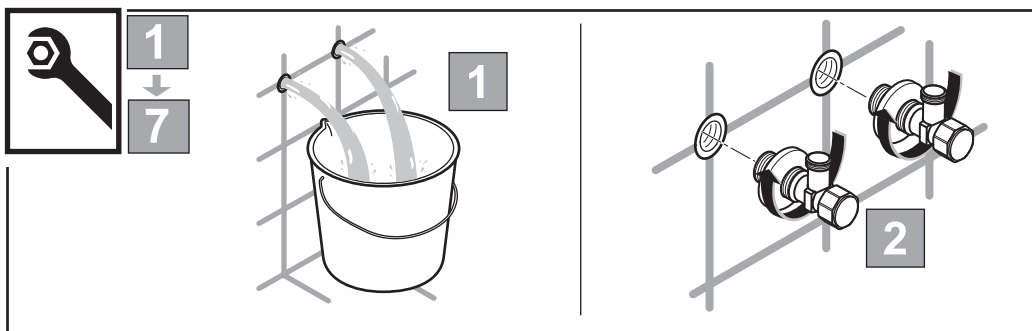

Set of 3 parts for different temperature stop limits

	P bar				Q (3 bar)
	T °C				l/min 5