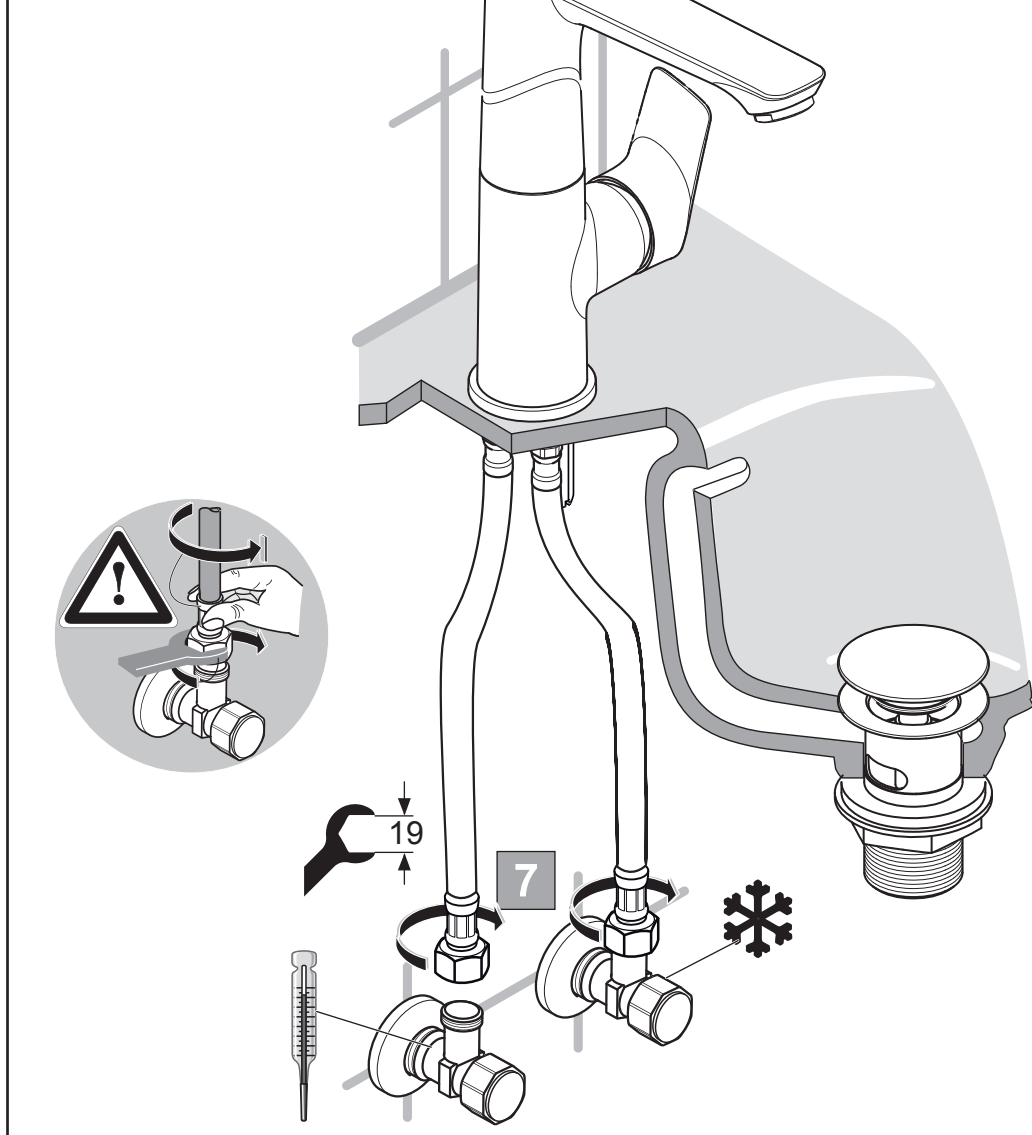

BORMA
 by Ideal Standard

CONNECT AIR
F 1752 ..

0817 / A 868 778
 (+ A 865 665)
 Made in Germany

P 0,3 MPa 3 bar	50°C	13°C	1	2	3
			°C	°C	°C
	50°C	13°C	50	44	39
	65°C	13°C	65	54,5	48
	75°C	13°C	75	64	55,5

Ideal Standard International NV
 Corporate Village - Gent Building
 Da Vincilaan 2
 1935 Zaventem
 Belgium

www.idealstandardinternational.com

Set of 3 parts for different temperature stop limits

	P bar				Q (3 bar)
	T °C				l/min 5