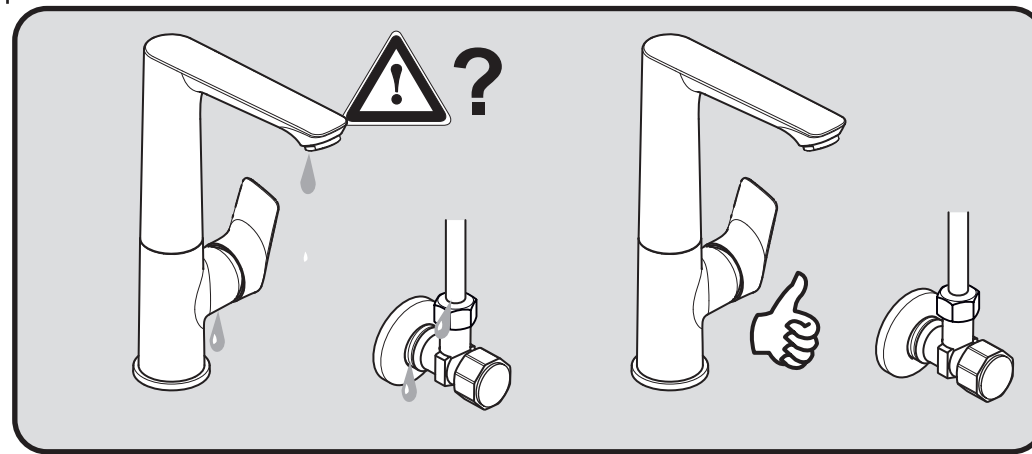

Set of 3 parts for different temperature stop limits

	P bar				Q (3 bar)
	T °C				l/min 5