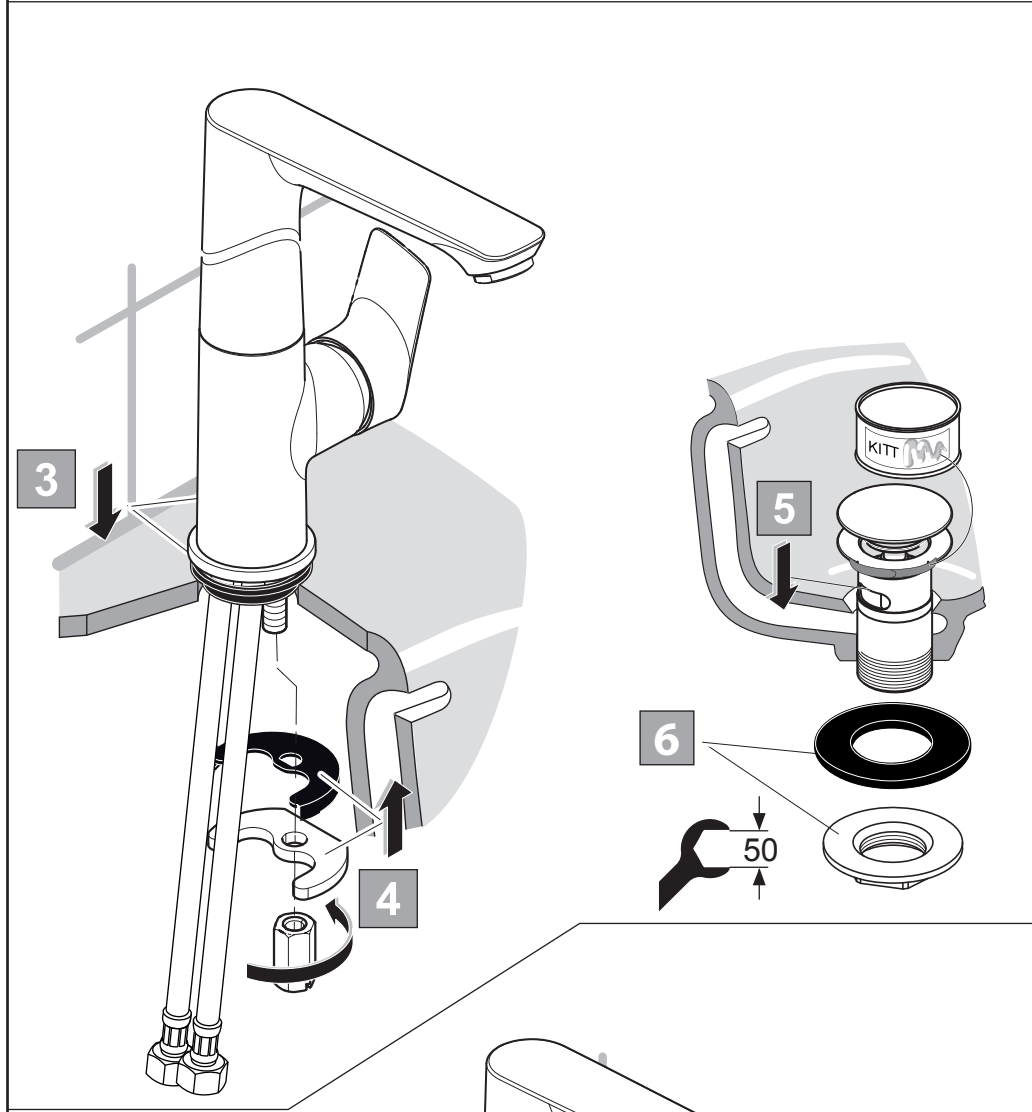

BORMA
 by Ideal Standard

CONNECT AIR
F 1752 ..

0817 / A 868 778
 (+ A 865 665)
 Made in Germany

P 0,3 MPa 3 bar	50°C	13°C	1	2	3
			°C	°C	°C
	50°C	13°C	50	44	39
	65°C	13°C	65	54,5	48
	75°C	13°C	75	64	55,5

Ideal Standard International NV
 Corporate Village - Gent Building
 Da Vincilaan 2
 1935 Zaventem
 Belgium

www.idealstandardinternational.com

Set of 3 parts for different temperature stop limits

	P bar				Q (3 bar)
	T °C				l/min 5