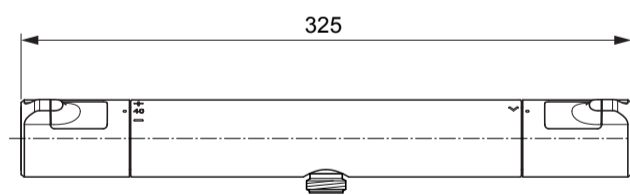

Ideal Standard International NV
Corporate Village - Gent Building
Da Vincilaan 2
1935 Zaventem
Belgium

www.idealstandardinternational.com