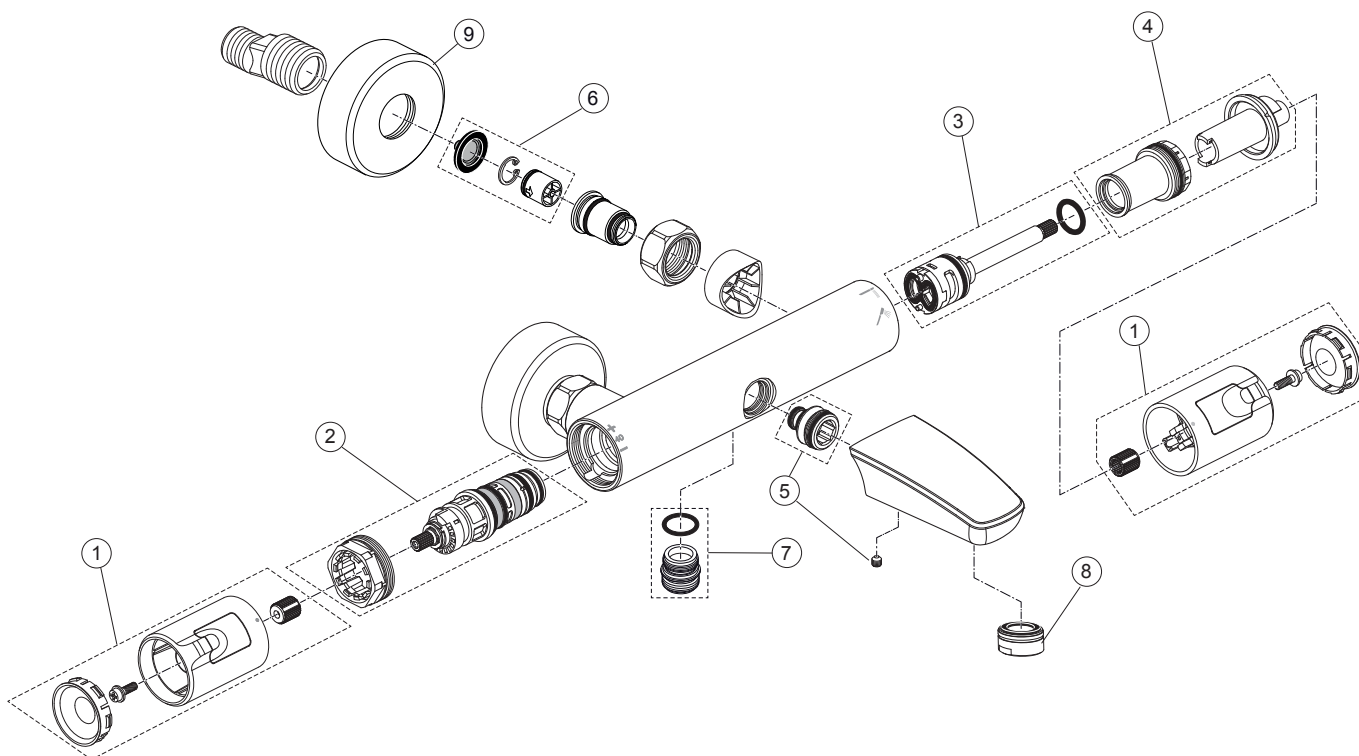

Ideal Standard

# Ceratherm T50 A7223 ..

Produced from: Dez. 2019

Shower Thermostat  
chrome **A7223AA**

Pos.	Description	Part-Number	Qty.	Pos.	Description	Part-Number	Qty.
1	Handle cpl.	<b>A 861 382 AA</b>	1 Set				
2	Thermostatic Cartridge cpl.	<b>A 861 371 NU</b>	1 pcs				
3	Stop valve with diverter	<b>A 861 375 NU</b>	1 Set				
4	Thread ring + stopring cpl.	<b>A 861 376 NU</b>	1 Set				
5	Connection nipple cpl.	<b>A 861 387 NU</b>	1 Set				
6	Non-return valve	<b>A 861 372 NU</b>	1 Set				
7	Nipple G1/2 outside cpl.	<b>A 861 374 NU</b>	1 Set				
8	Aerator	<b>A 963 181 NU</b>	1 pcs				
9	Escutcheon	<b>A 960 242 AA</b>	1 pcs				