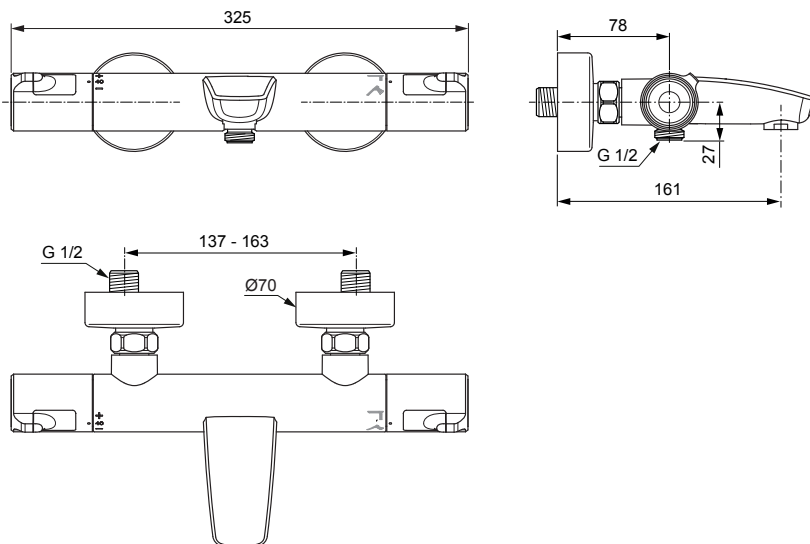

# Ceratherm T50 A7223 ..

Produced from: Dez. 2019

Shower Thermostat  
chrome **A7223AA**

Pos.	Description	Part-Number	Qty.	Pos.	Description	Part-Number	Qty.
1	Handle cpl.	<b>A 861 382 AA</b>	1 Set				
2	Thermostatic Cartridge cpl.	<b>A 861 371 NU</b>	1 pcs				
3	Stop valve with diverter	<b>A 861 375 NU</b>	1 Set				
4	Thread ring + stopring cpl.	<b>A 861 376 NU</b>	1 Set				
5	Connection nipple cpl.	<b>A 861 387 NU</b>	1 Set				
6	Non-return valve	<b>A 861 372 NU</b>	1 Set				
7	Nipple G1/2 outside cpl.	<b>A 861 374 NU</b>	1 Set				
8	Aerator	<b>A 963 181 NU</b>	1 pcs				
9	Escutcheon	<b>A 960 242 AA</b>	1 pcs				