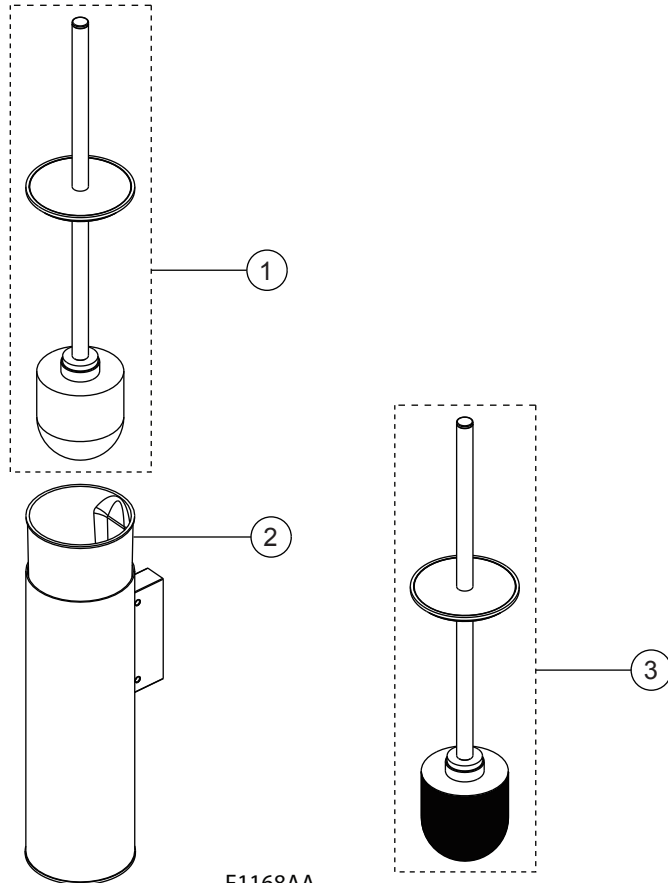

BØRMA

F 1168AA

F1168AA

- 1 = H 961 947 AA
- 2 = H 961 945 NU
- 3 = H 961 134 AA

Ideal Standard International NV
Corporate Village - Gent Building
Da Vincilaan 2
1935 Zaventem
Belgium

www.idealstandardinternational.com