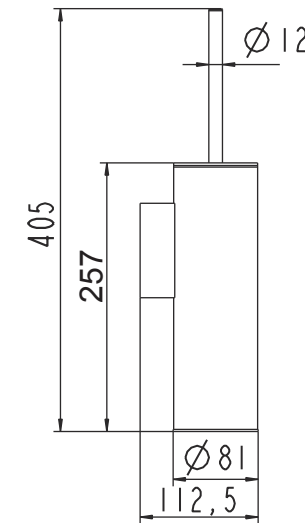

BØRMA

F 1168AA

F1168AA

- 1 = H 961 947 AA
- 2 = H 961 945 NU
- 3 = H 961 134 AA

Ideal Standard International NV
Corporate Village - Gent Building
Da Vincilaan 2
1935 Zaventem
Belgium

www.idealstandardinternational.com