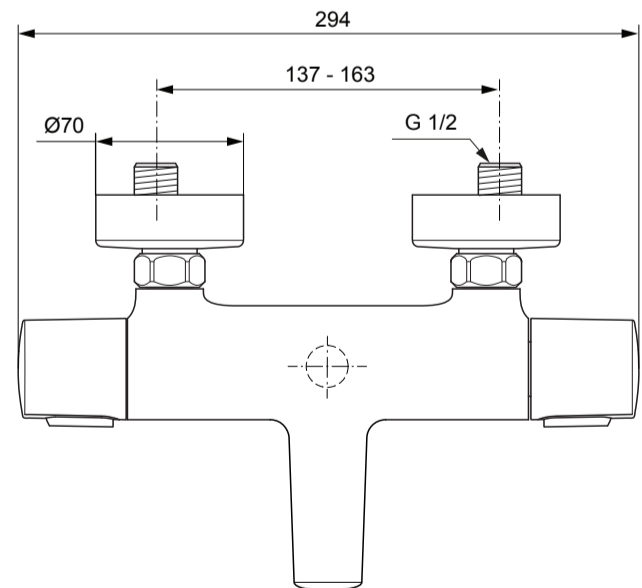

Ideal Standard International BVBA
Corporate Village - Gent Building
Da Vincilaan 2
1935 Zaventem
Belgium

www.idealstandardinternational.com