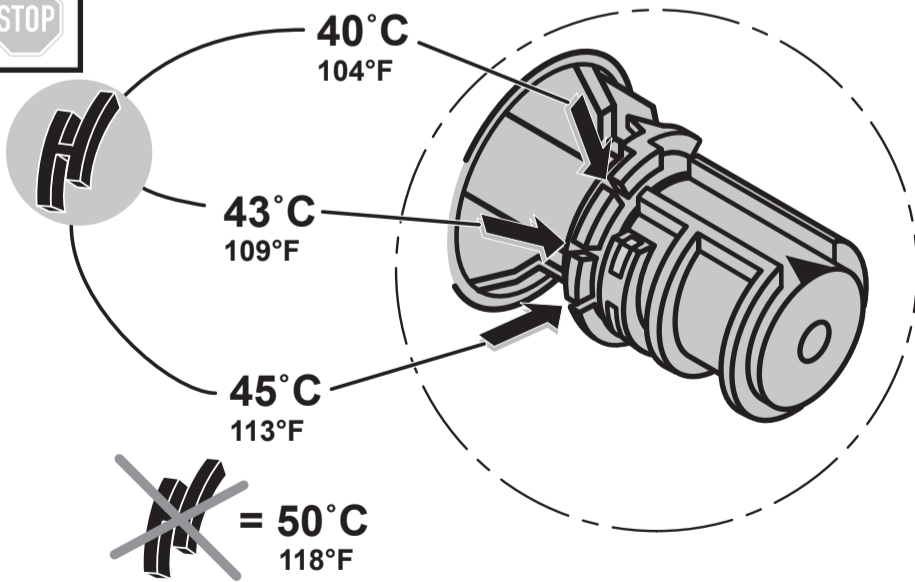

Ideal Standard International BVBA
Corporate Village - Gent Building
Da Vincilaan 2
1935 Zaventem
Belgium

www.idealstandardinternational.com