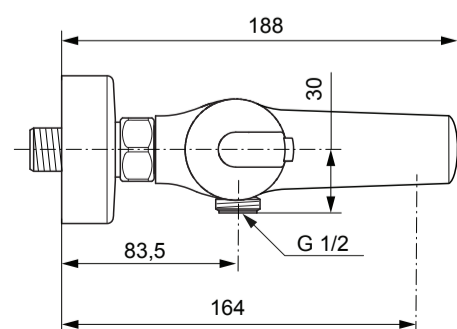

Ideal Standard International BVBA
Corporate Village - Gent Building
Da Vincilaan 2
1935 Zaventem
Belgium

www.idealstandardinternational.com