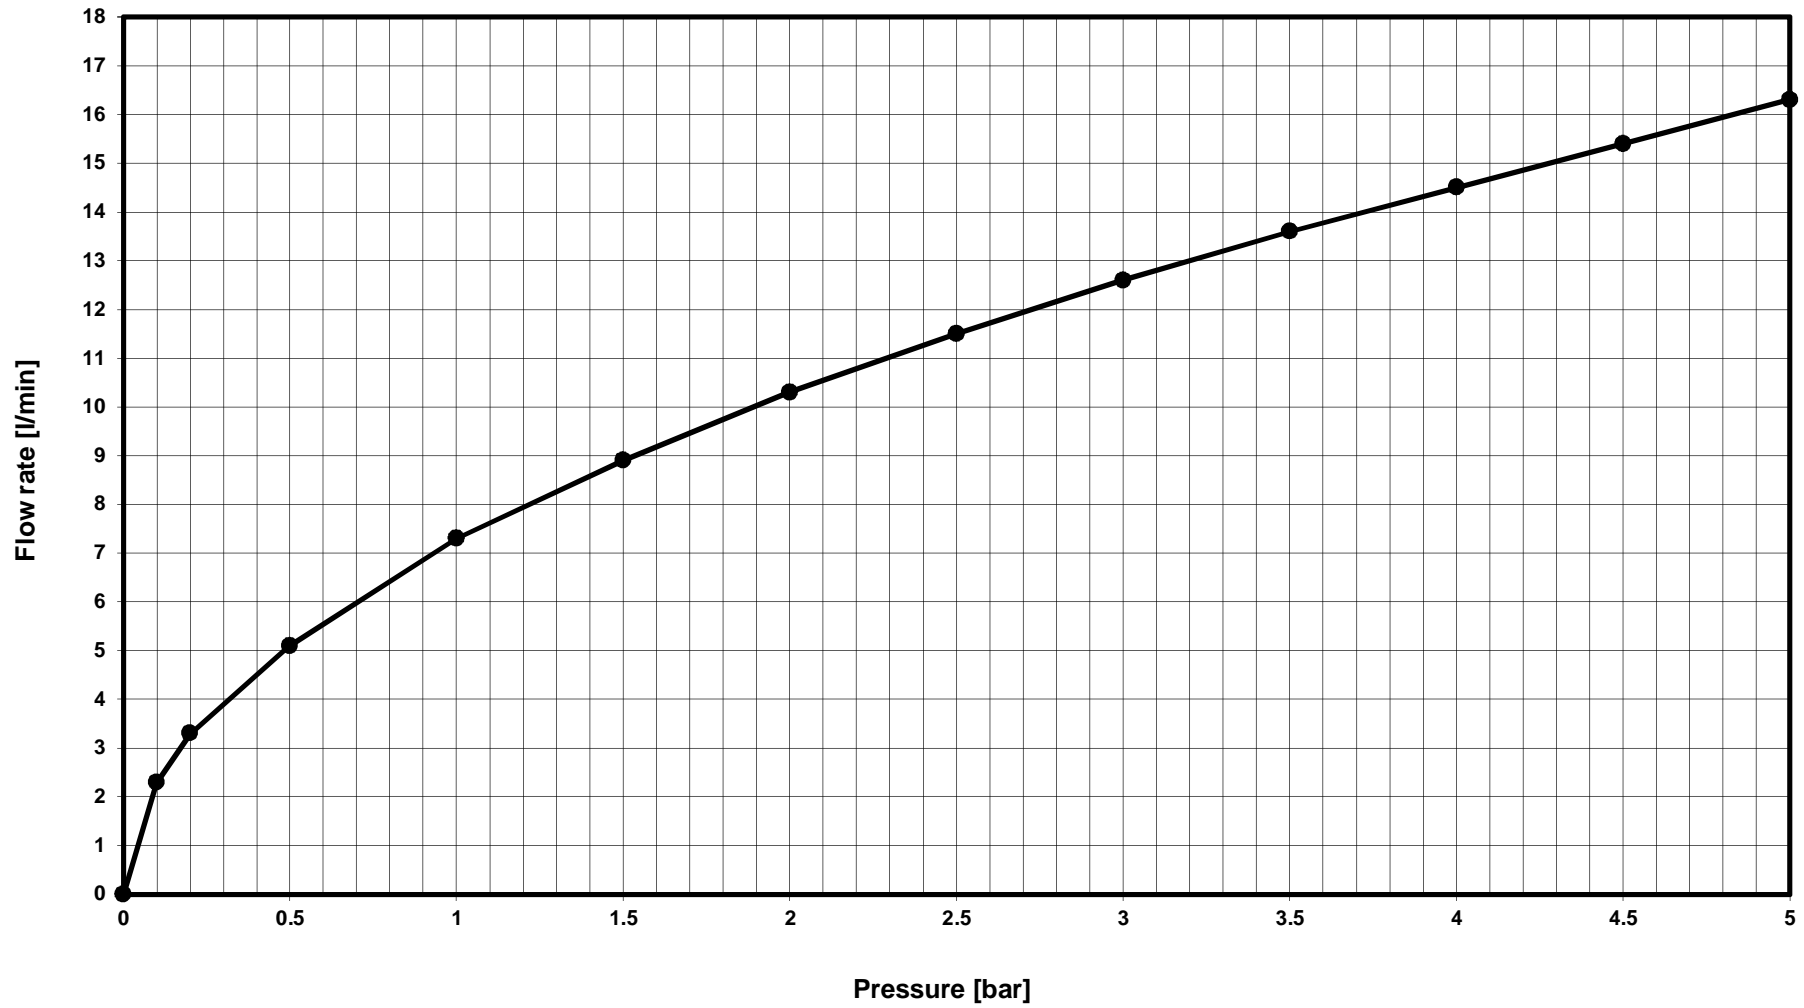

BC660AA
ALPHA SNK MXR H210 RMTD CHR HIGH TUB SPT

—●— Mixed water - series